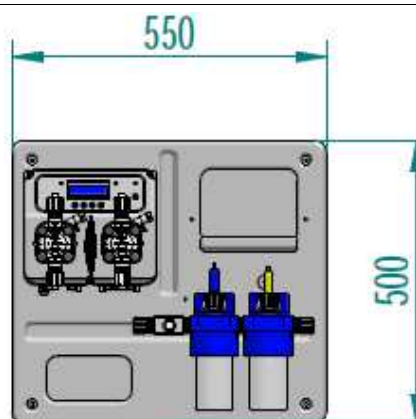

DESCRIPTION

- ✓ IP 65 wired thermo-moulded panel
- ✓ ME DUAL PH/Chlorine dosing system with built in controller with PPM display.
- ✓ Real time on screen display of water values up to two decimals plus temperature
- ✓ Backlit digital display
- ✓ 50 micron washable cartridge filter with probe holder
- ✓ Flow switch
- ✓ Overdose alarm TAL System
- ✓ Start up delay and Password protected
- ✓ **PH Stability mode** for a perfect water sanification
- ✓ Flow rate display in %
- ✓ 3 operating modes: **constant, ON / OFF, proportional**
- ✓ Four languages menu: **Italian, English, French, Spanish**
- ✓ Alarm relay (free contact)
- ✓ Default parameter restore option
- ✓ **STAND_BY** function
- ✓ Over/under range signal

OPTIONAL

- ✓ ON/OFF switch
- ✓ Level probe predisposition
- ✓ Temperature probe

DIMENSIONS

Specifications subjected to change without notice

PANEL ME-DUAL PH - CHLORINE

Data
Sheet

DESCRIPTION		
	Standard configuration	Upon request
Pump Head	PVDF fittings 1/2"	PP fittings 1/2"
Balls	Pyrex	Ceramica, PTFE, AISI 316
Diaphragm	PTFE	-----
Fittings	PVDF	PP
Seals	Viton®	EPDM
Valve Body	PVDF 4 x 6	PP 4 x 6
Foot Filter	PP 4 x 6 fittings lip valve	PP 4 x 6 fittings lip valve/ball valve
Injection Valve	PVDF 4 x 6 fittings ball valve	PP 4 x 6 fittings ball valve
Suction tube	PVC 4 x 6	PVDF 4 x 6
Delivery tube	PE 4 x 6	PVDF 4 x 6

TECHNICAL SPECIFICATIONS											
Standard	Max l/h	Pressure		Max cc / imp	Stroke	Solenoid	Pump Head	VA	Pulses	Weight	
		Bar	PSI							kg.	Lbs
Chlorine pump	10	02	29,4	1,11	1,3	Ø 80	PVDF	50	150	8	15,3
PH pump	05	10	145	0,55	1,1	Ø 80	PVDF	50	150		