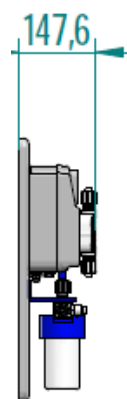

DESCRIPTION

- ✓ IP 65 wired thermo-moulded panel
- ✓ ME DUAL PH/Chlorine dosing system with built in controller with PPM display.
- ✓ Real time on screen display of water values up to two decimals plus temperature
- ✓ Backlit digital display
- ✓ 50 micron washable cartridge filter with probe holder
- ✓ Flow switch
- ✓ Overdose alarm TAL System
- ✓ Start up delay and Password protected
- ✓ **PH Stability mode** for a perfect water sanification
- ✓ Flow rate display in %
- ✓ 3 operating modes: **constant, ON / OFF, proportional**
- ✓ Four languages menu: **Italian, English, French, Spanish**
- ✓ Alarm relay (free contact)
- ✓ Default parameter restore option
- ✓ **STAND_BY** function
- ✓ Over/under range signal

OPTIONAL

- ✓ ON/OFF switch
- ✓ Level probe predisposition
- ✓ Temperature probe

DIMENSIONS

Specifications subjected to change without notice

PANEL ME-DUAL PH - CHLORINE

Data
Sheet

DESCRIPTION		
	Standard configuration	Upon request
Pump Head	PVDF fittings 1/2"	PP fittings 1/2"
Balls	Pyrex	Ceramica, PTFE, AISI 316
Diaphragm	PTFE	-----
Fittings	PVDF	PP
Seals	Viton®	EPDM
Valve Body	PVDF 4 x 6	PP 4 x 6
Foot Filter	PP 4 x 6 fittings lip valve	PP 4 x 6 fittings lip valve/ball valve
Injection Valve	PVDF 4 x 6 fittings ball valve	PP 4 x 6 fittings ball valve
Suction tube	PVC 4 x 6	PVDF 4 x 6
Delivery tube	PE 4 x 6	PVDF 4 x 6

TECHNICAL SPECIFICATIONS											
Standard	Max l/h	Pressure		Max cc / imp	Stroke	Solenoid	Pump Head	VA	Pulses	Weight	
		Bar	PSI							kg.	Lbs
Chlorine pump	10	02	29,4	1,11	1,3	Ø 80	PVDF	50	150	8	15,3
PH pump	05	10	145	0,55	1,1	Ø 80	PVDF	50	150		