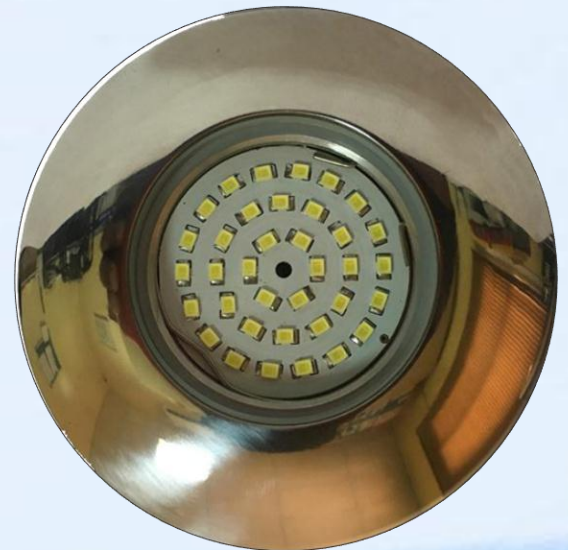

Miniature Under water lights for Spa and Small pools

3W LED 2 inch thread under water lighting

DositaU/W offers LED Lights for special small pools and SPA; the LEDlight is specially designed to refract light around the entire pool without losing any brightness.

Swimming pool U/W light	SS 2 inch thread
Color	SS
Brand	Dosita
Material	specially designed for spa/ kids pools /SS 316
Power and spec	3w LED, 2 inch thread complete with 1m cable